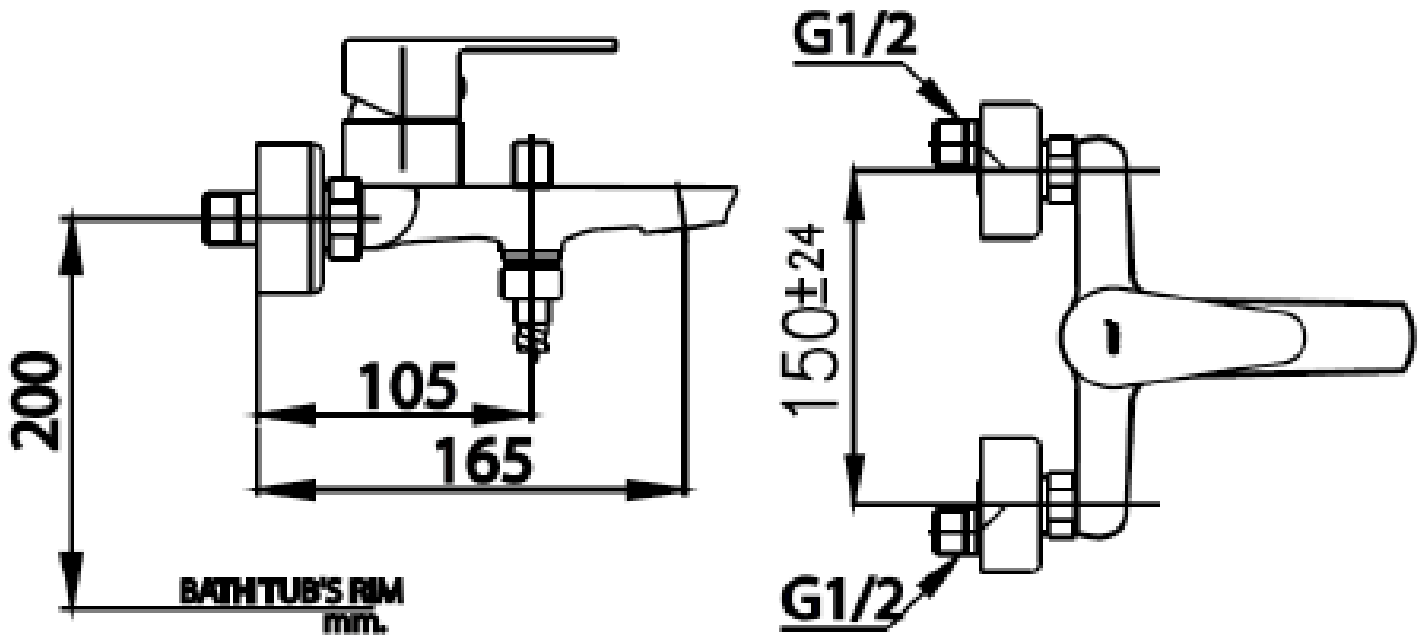

Brand : COTTO, Thailand
Name : NEXT 1 Exposed bath mixer
Item Code : CT3001AE(HM)
Designer :
Color / Finish: Chrome Plated
Dimensions : 165 mm spout projection

Product info:

- Single lever exposed bath/shower mixer